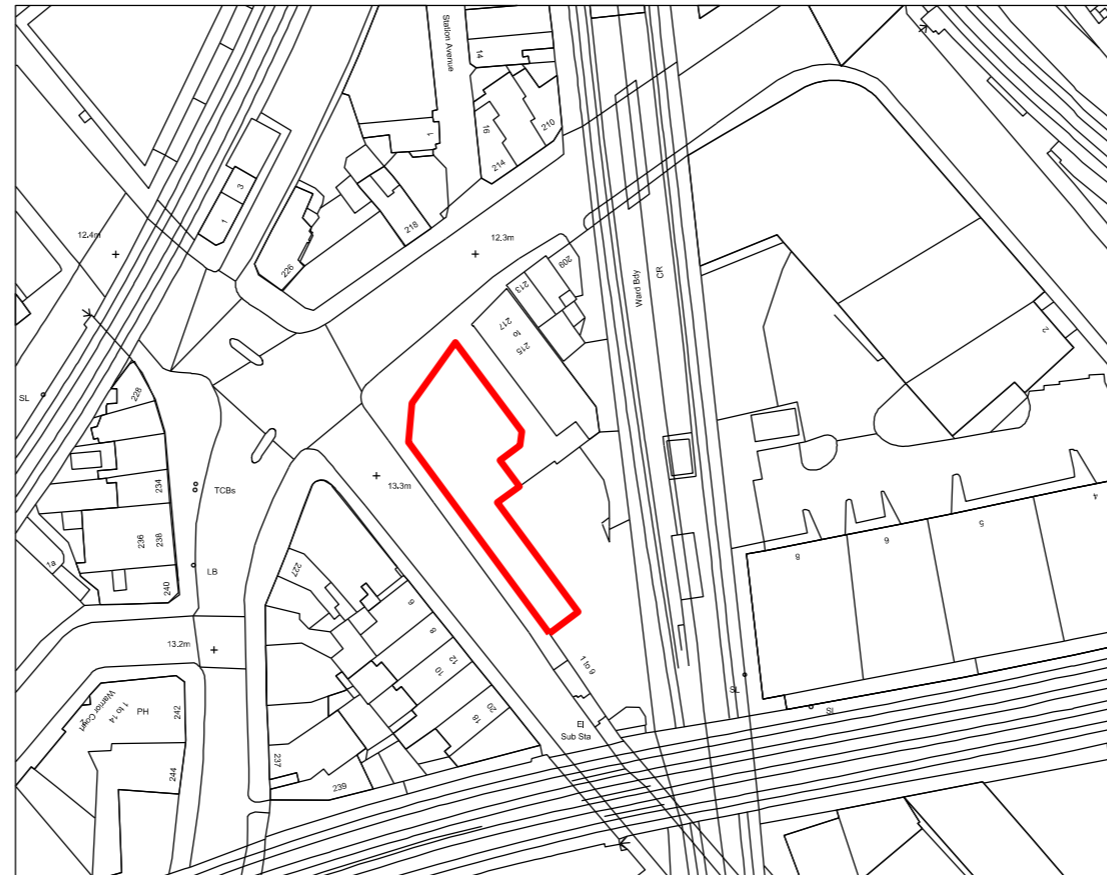

219 - 223 COLDHARBOUR LANE, LOUGHBOROUGH JUNCTION : LOCATION PLAN : 1:1250 @ A3 : 16th MARCH 2020

P5.01

www.andysmithdesign.co.uk
andy@andysmithdesign.co.uk
07791462376